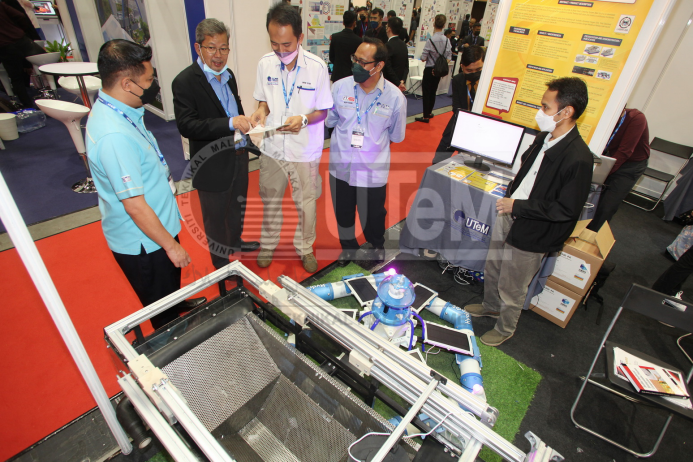

PEL. TIDALAN RAB. CASSOR  
(P&T)

KINIUTU is You | LEADING THE DIGITAL FUTURE

Hall 2

UTOM

LEADING THE DIGITAL FUTURE

2

TEKNIKAL MALAYSIA

UTe

UNIVERSITI TEKNIKAL MELAKA

Cafe

2018-2019